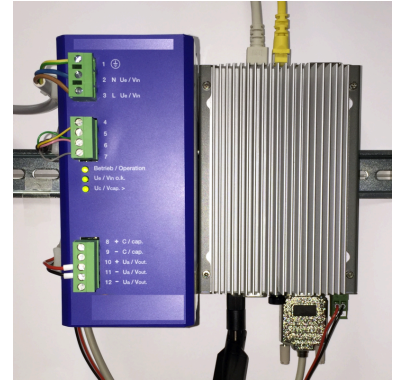

The PONLINE gateway consists of an industrial PC with a complete operating system for managing incoming display and measurement data and converting to specified protocols.

### Device Data

Article number	2503136_S001
Quantity unit	Piece
Product designation	PONLINE gateway for connection of IKI overhead to SCADA systems   hardware and software